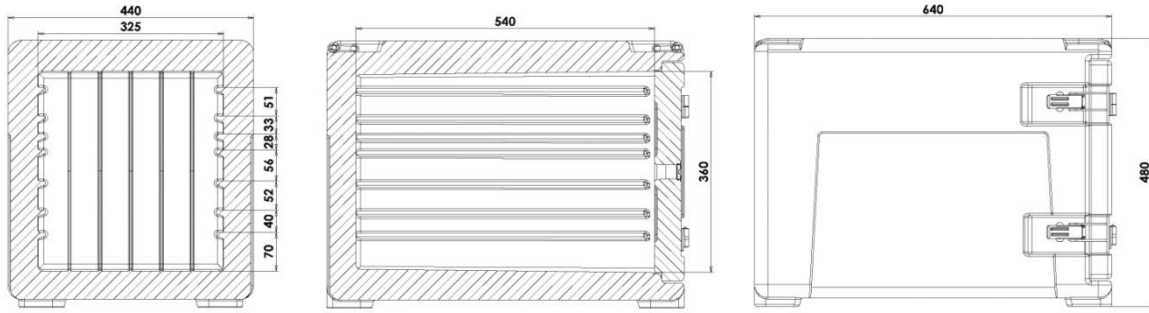

Model	Codicand	EAN code	Ext. dim. (mm)	Int. dim. (mm)	Capacity l	Weight Kg
AF7 melange	AF070006	8022949032982	440x640xh480	325x540xh360	63	11
AF7 blue	AF070001	8022949032937				
AF7 red	AF070004	8022949032968				

**PRODUCT FEATURES**

	<p>Equipped with 7 guides with differentiated pitch (see dimensional diagram).</p>		<p>It can carry:</p> <ul style="list-style-type: none"> <li>• 4 GN 1/1 h65;</li> <li>• 2 GN 1/1 h150;</li> <li>• 1 GN 1/1 h 65 + 2 GN 1/1 h 100;</li> <li>• 1 GN 1/1 h 100 + 2 GN 1/1 h 200;</li> <li>• + 1 eutectic plate</li> </ul>
	<p>Heating door, analog or digital version, to extend the time of transport in hot bond:</p> <ul style="list-style-type: none"> <li>• power 200W</li> <li>• cable 240V l=2 mt</li> <li>• IPX4</li> <li>• heating unit with stainless steel interior</li> </ul>		<p>Eutectic plates:</p> <ul style="list-style-type: none"> <li>• warm (red)</li> <li>• fresh (pink)</li> <li>• super fresh (white)</li> <li>• frozen (blue)</li> <li>• frozen plus (Green)</li> </ul> <p>to increase maintenance performance thermal over time</p>
	<p>Equipped with opening door up to 240° and easily removable, to facilitate washing operations.</p> <p>Sealing gasket of the door easily dismantled.</p>		<p>Stainless steel grip handles with handle cover.</p>
	<p>Melform closing hooks in stainless steel.</p>		<p>Equipped with hinges in shockproof and resistant to stress.</p>
	<p>Equipped with adjustable vent valve.</p>		<p>Smartdolly trolley:</p> <ul style="list-style-type: none"> <li>•capacity 150 Kg;</li> <li>•4 non-marking rubber wheels and PP core;</li> <li>•diam wheels: 100 mm;</li> <li>•2 fixed wheels;</li> <li>• 2 swivel wheels.</li> </ul> <p>Available with chromed or stainless steel handle.</p>
<p>°C</p>	<p>Container granted for use:</p> <p><b>from -30° C to +100°C.</b></p>		<p>Available (on request) USB datalogger to record temperature during transport.</p>

## TECHNICAL DATA (mm)