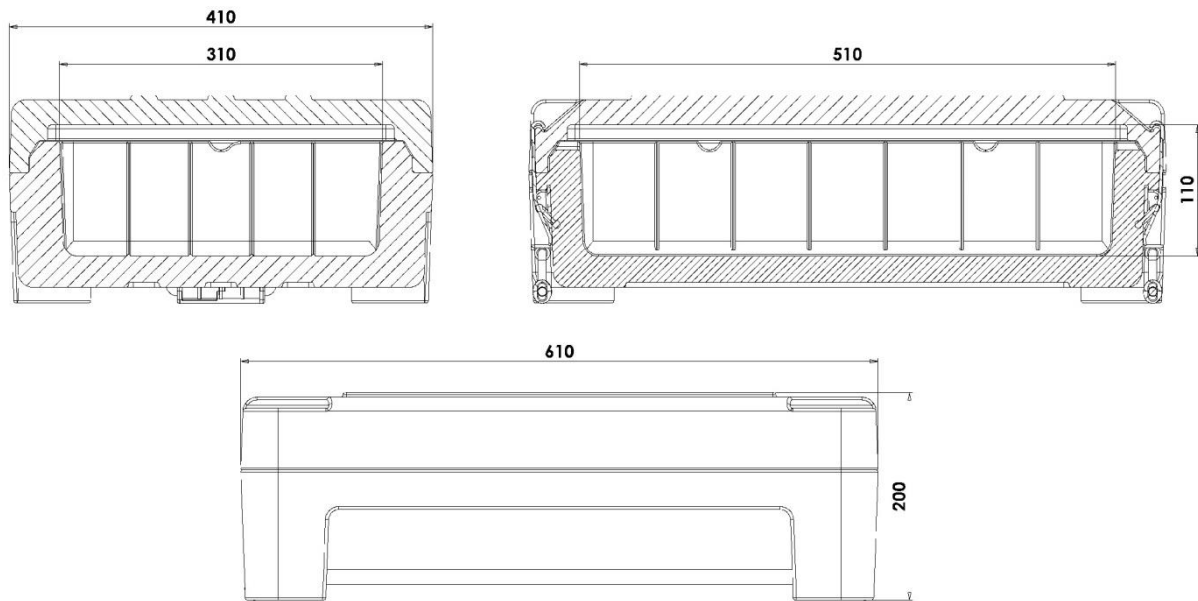

Grip handles stainless steel with handle cover.

Closing hooks Melform in shockproof material.

Monobloc structure, without edges, joints and welding.

USB datalogger to record temperature during transport.

°C

Container granted for use from **-30°C to +100°C**.

Insulation with CFC and HCFC-free polyurethane foam.

TECHNICAL DATA (mm)

FIXINGS

Model	Code	Color	Ext. dim. (mm)	Int. dim. (mm)	Capacity l	Weight Kg
Fresh plate	AGA004	white with white cap	210x375x20			1,5
Frozen plate	AGB004	white with red cap	210x375x20			1,5
Maxidolly Cart chrome handle	MAXI0012	Mel. grey blue	525x750xh965			9,4
Maxidolly Cart stainless steel handle	MAXI0011	Mel. grey blue	525x750xh965			9,4
Maxidolly Cart without handle	MAXI9002	Mel. grey blue	525x750xh210			7
Data logger USB	AFG007		80x33xh14			