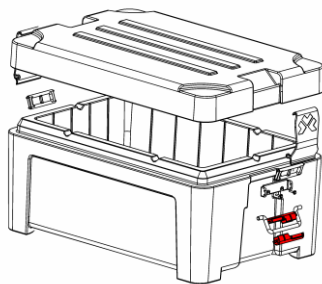

SPARE PARTS

RRI019

Handle cover kit
2 pieces per package