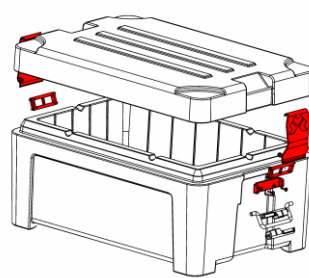

RRI112

Complete closure kit
4 pieces per package