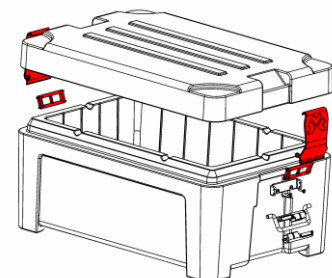

RRI004

Closure kit (closure only)
4 pieces per package